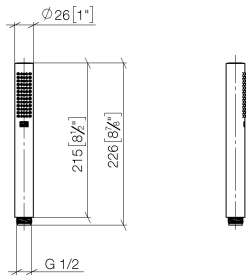

## Hand shower - Chrome

---

IMO

28 019 979

28 019 979

mm [inches]

### Flow rate chart